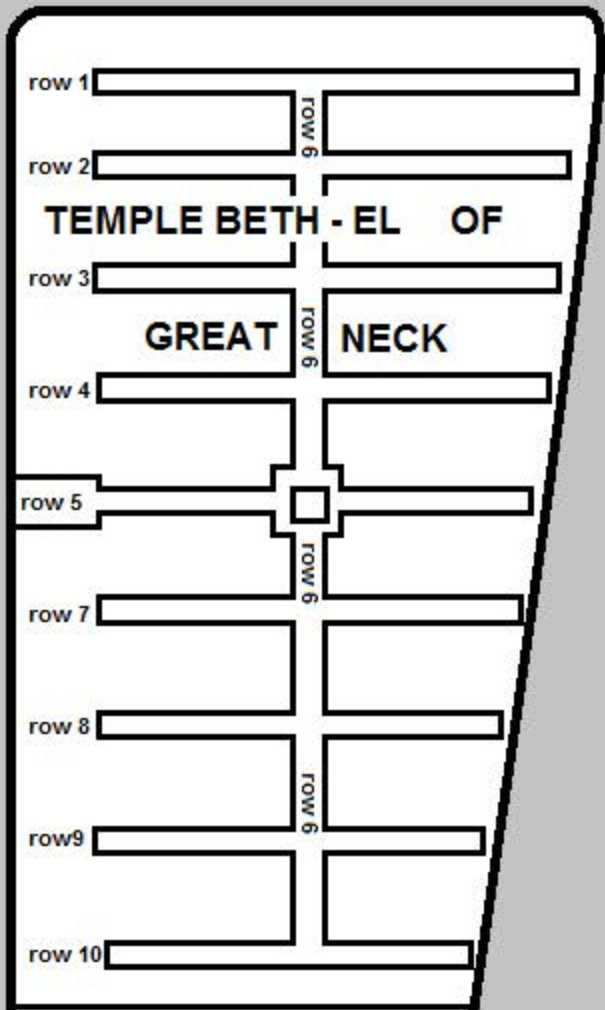

3881

EXCELSIOR B.A.

AKA COMPANION
BRIGHAM PARK

NORTH AVE

UNITED HEBREW
COMMUNITY
OF
NEW YORK

BLOCK 36

TEMPLE BETH - EL OF
GREAT NECK

BLOCK 40

BIALIK ROAD

AKIBA ROAD

BROOKLYN JEWISH POSTAL
EMPLOYEES WELFARE LEAGUE

SHOP

SOUTH AVE

TO WELLWOOD

912

AA - BB