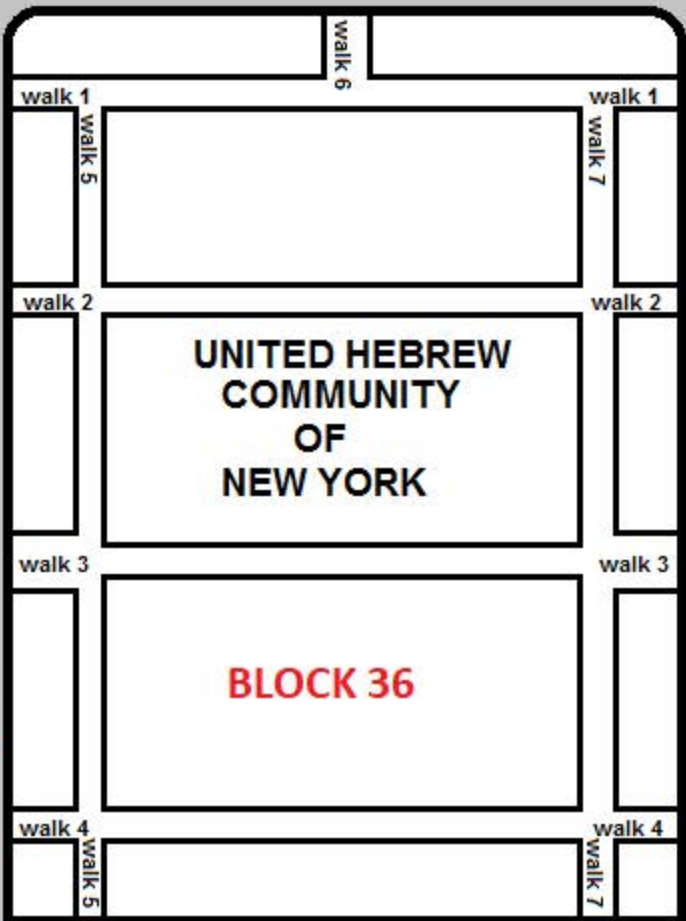

CONG. OHAV
SHOLOM

COMMUTER W.A.

EXCELSIOR B.A.

AKA COMPANION
BRGHAM PARK

COMMUNITY
SYNAGOGUE

BLOCK 35

3118

LOUIS
HEYMAN
FRIENDSHIP
LEAGUE INC.

3881

EXCELSIOR B.A.

AKA COMPANION
BRIGHAM PARK

NORTH AVE

UNITED HEBREW
COMMUNITY
OF
NEW YORK

BLOCK 36

TEMPLE BETH - EL OF
GREAT NECK

BLOCK 40

BIALIK ROAD

AKIBA ROAD

BROOKLYN JEWISH POSTAL
EMPLOYEES WELFARE LEAGUE

SHOP

SOUTH AVE

TO WELLWOOD

912

AA - BB